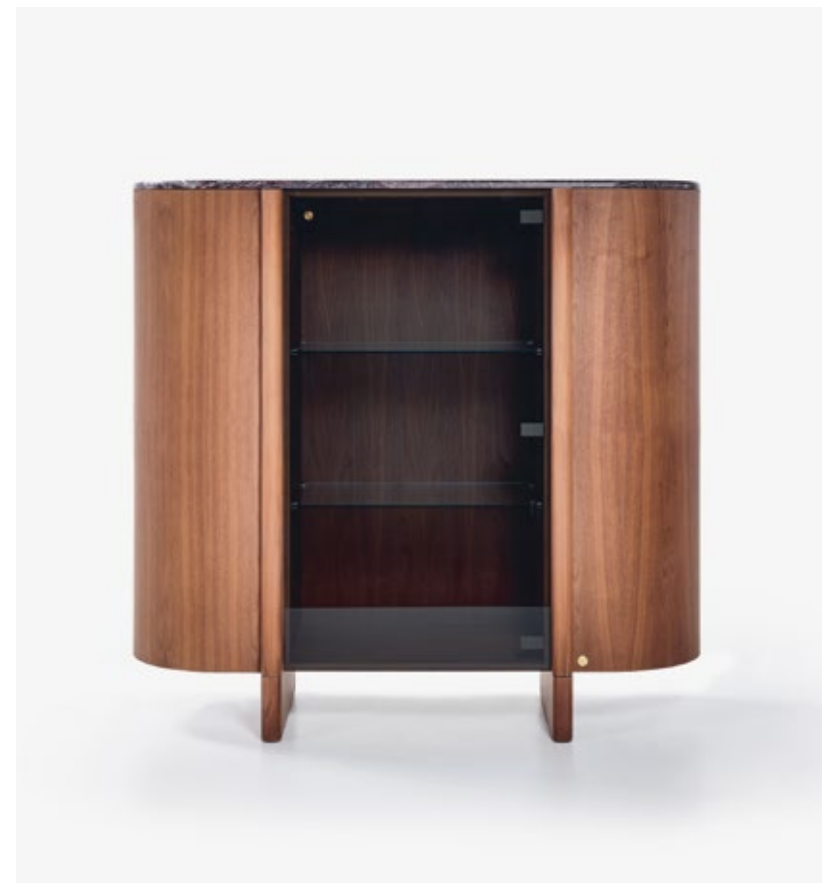

DUSK

Finiture:
legno rovere moka, marmo rosso levanto, vetro fumè.

Finishing:
moka oak wood, rosso levanto marble, smoked black glass.