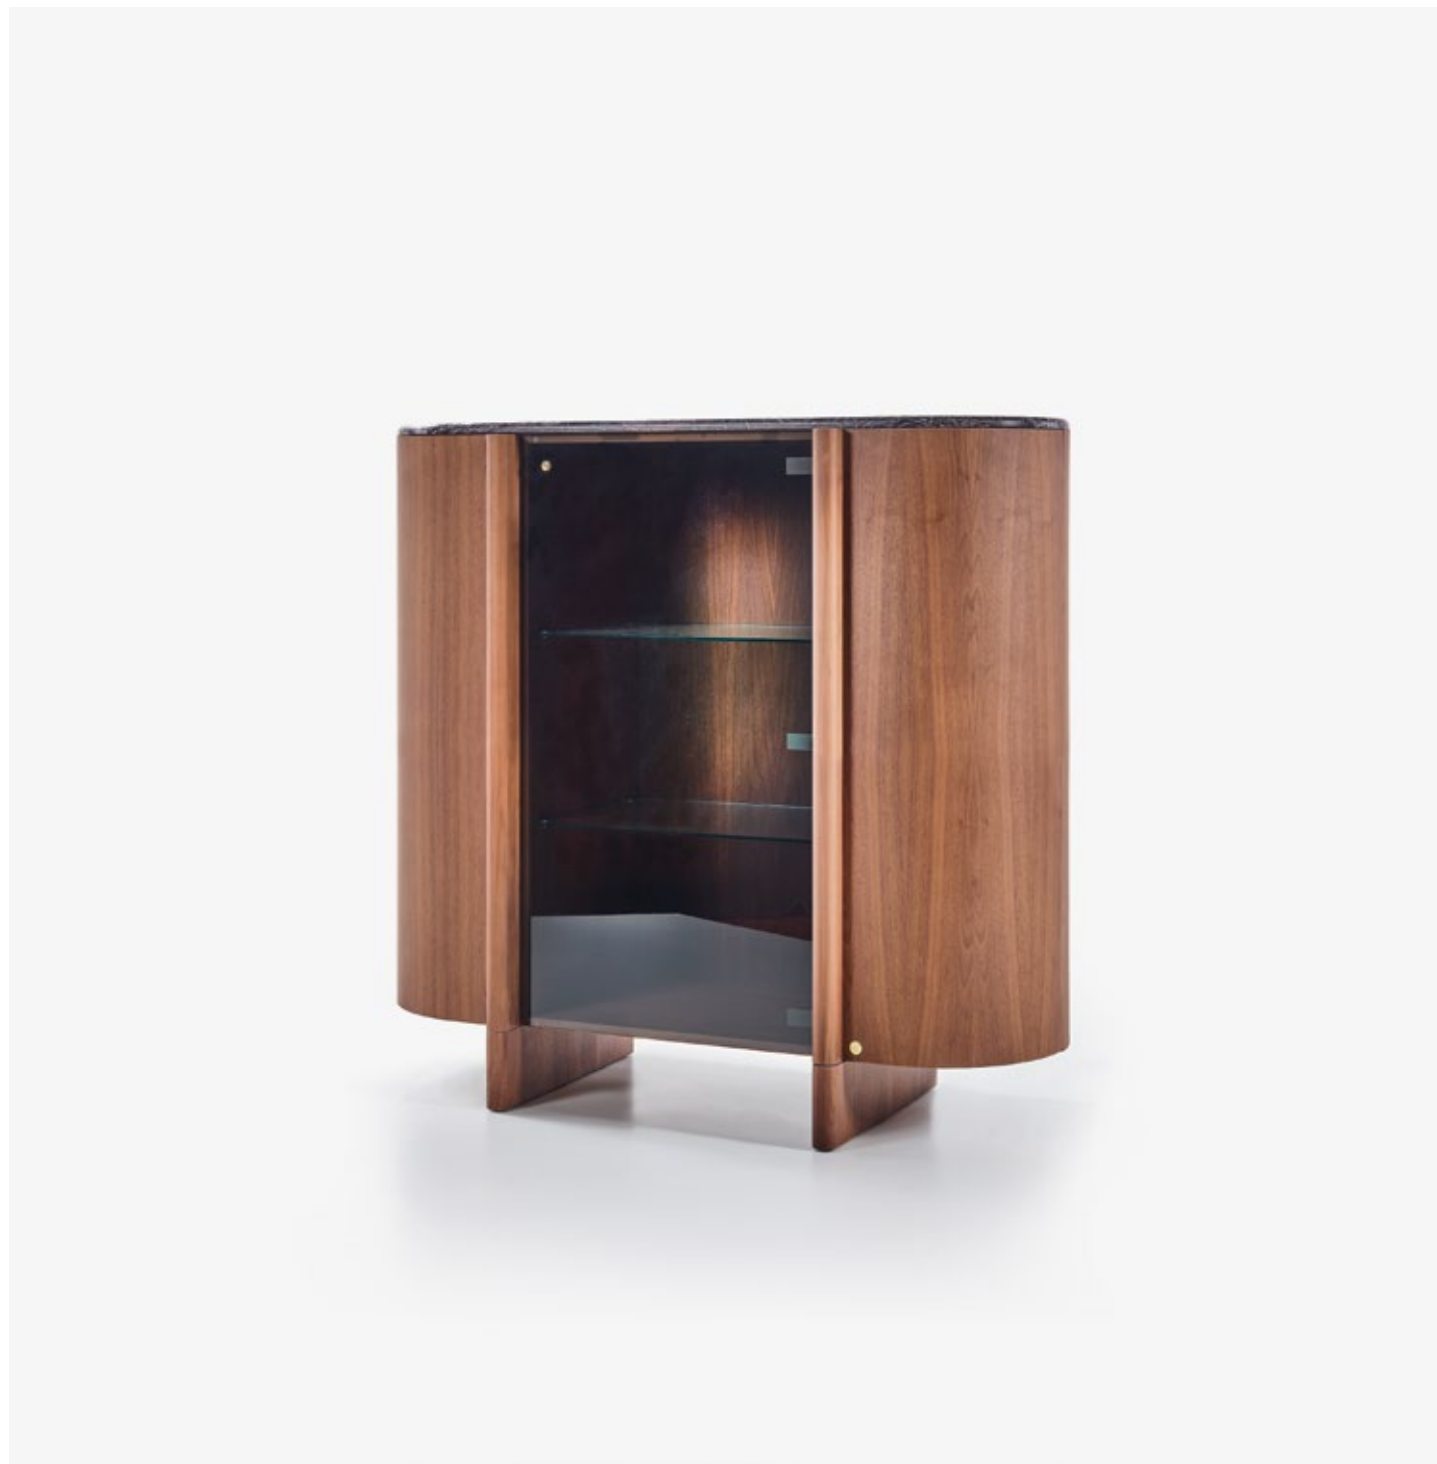

DUSK

Finiture:
legno rovere moka, marmo rosso levanto, vetro fumè.

Finishing:
moka oak wood, rosso levanto marble, smoked black glass.