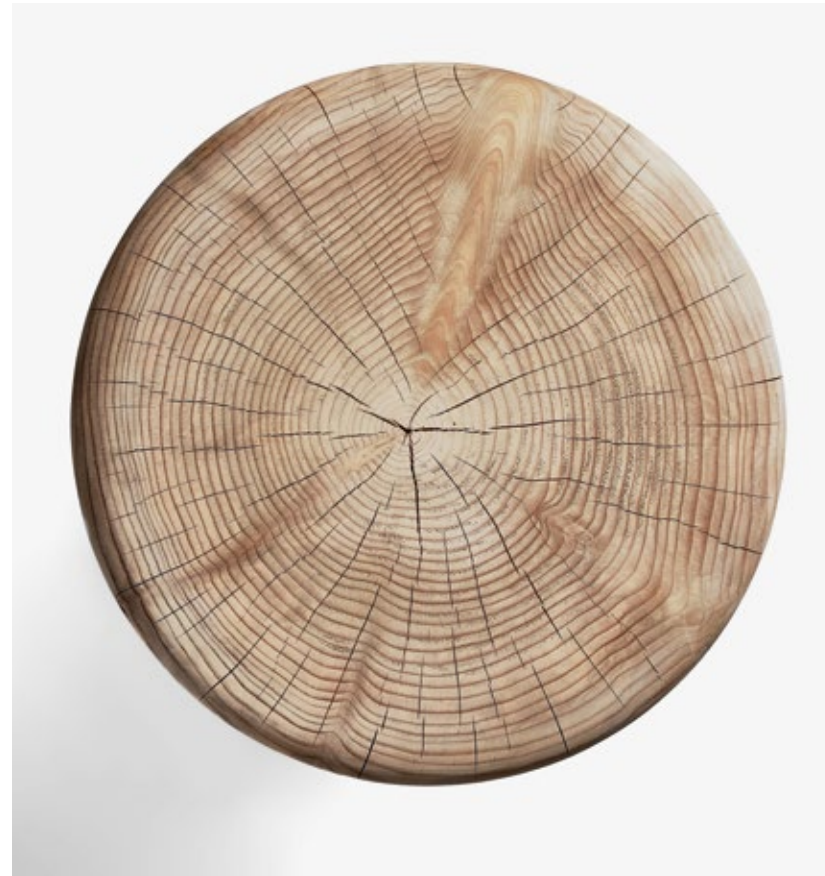

TRIBE

Finiture:
legno rovere nero, vetro cotto fumè.

Finishing:
black oak wood, smoked black cast glass.

NOOK

Finiture:
legno rovere nero.

Finishing:
black oak wood.

20

21