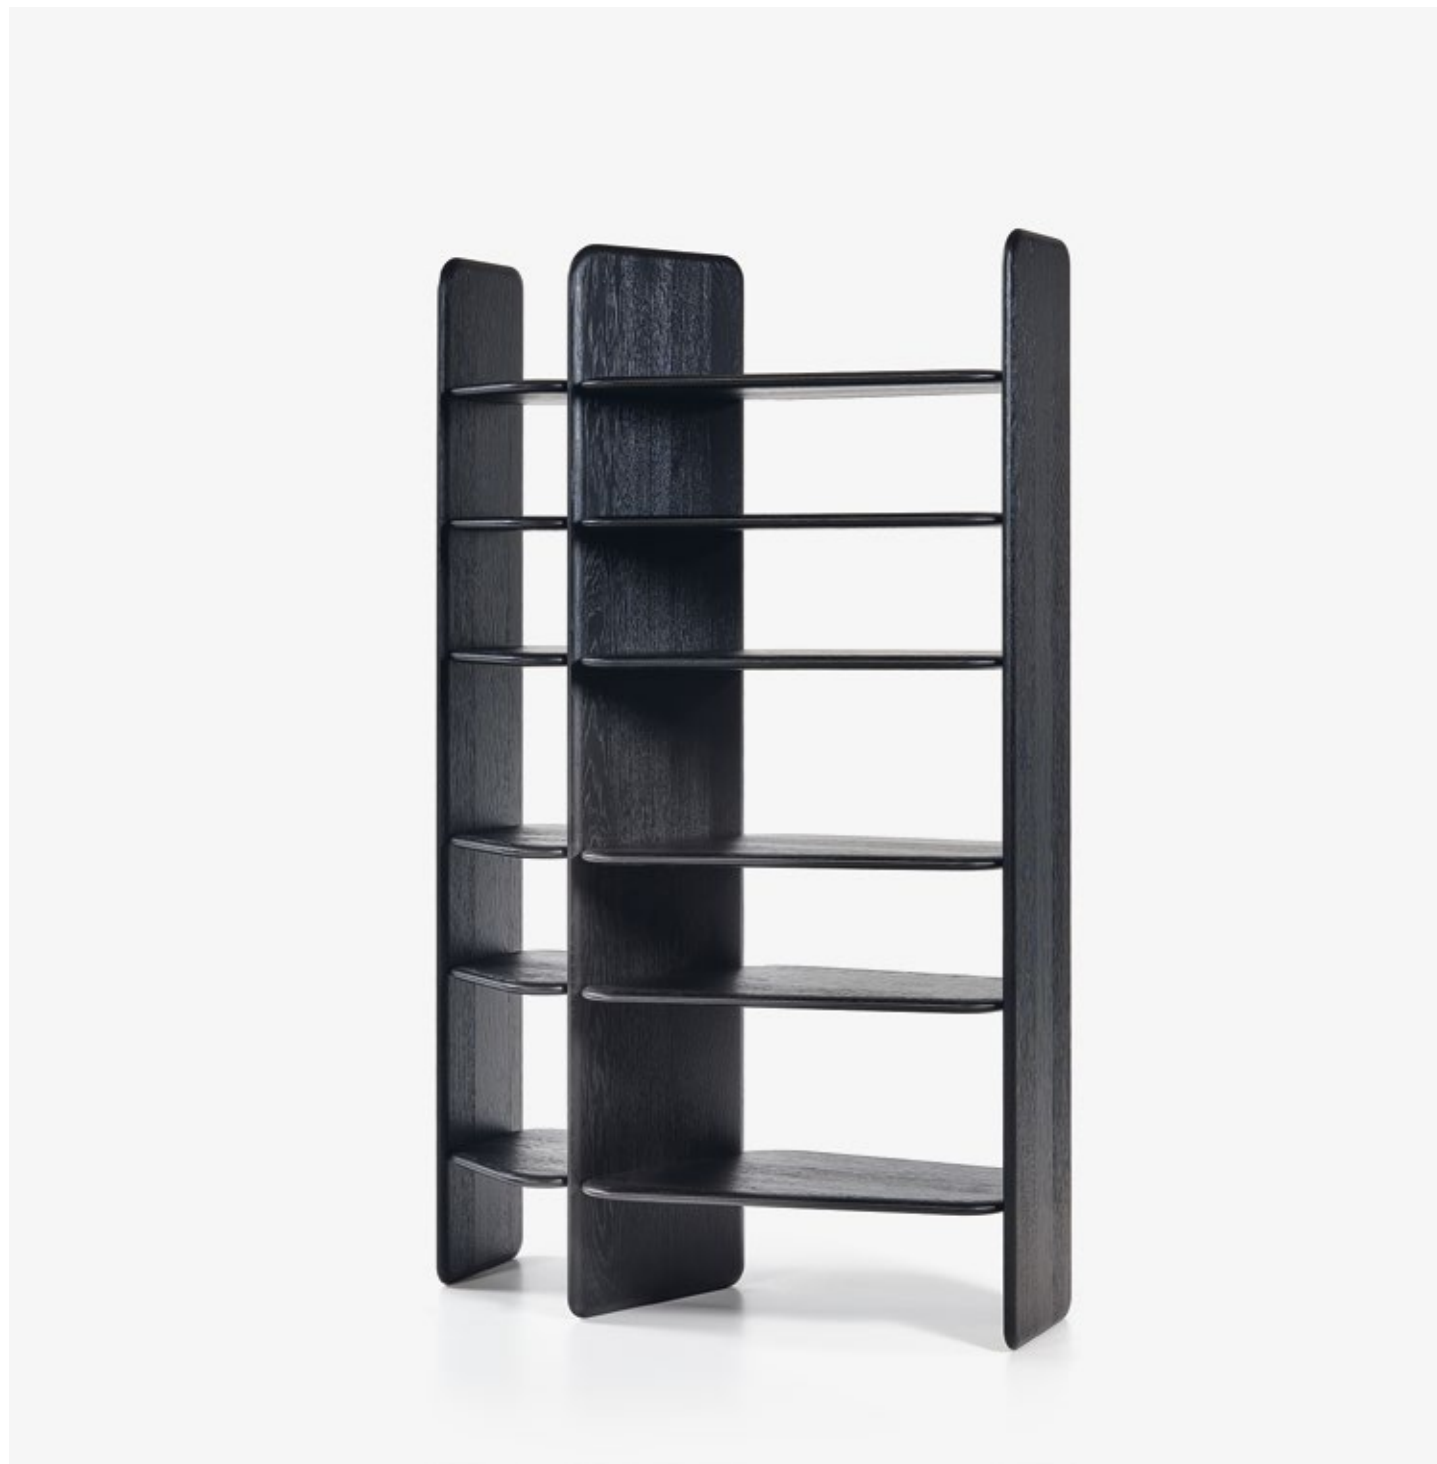

NOOK

Finiture:
legno rovere nero.

Finishing:
black oak wood.