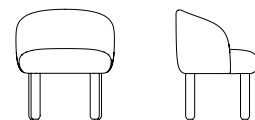

DISEGNI / DRAWINGS

MISURE / SIZE P. 40-41, 46-47

62 X 60 h 51 / 73 - 24,5" X 23,5" h 20 / 29"

FINITURE RIVESTIMENTO /
COVER FINISHINGS

Tessuto / Fabric

Pelle / Leather

Nabuk / Nubuck

FINITURE GAMBE /
LEGS FINISHINGS

Legno / Wood

Rovere naturale / Natural Oak Wood

Rovere Moka / Moka Oak Wood

Rovere nero / Black Oak Wood