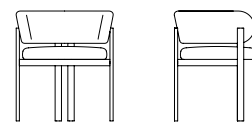

Rovere nero / Black Oak Wood

120

BAY METAL ARMCHAIR

design by Studio28

DISEGNI / DRAWINGS

MISURE / SIZE

P. 24-25, 84-85, 88-89

62 X 52 h 49 / 72 - 24,4" X 20,5" h 19,3 / 28,3"